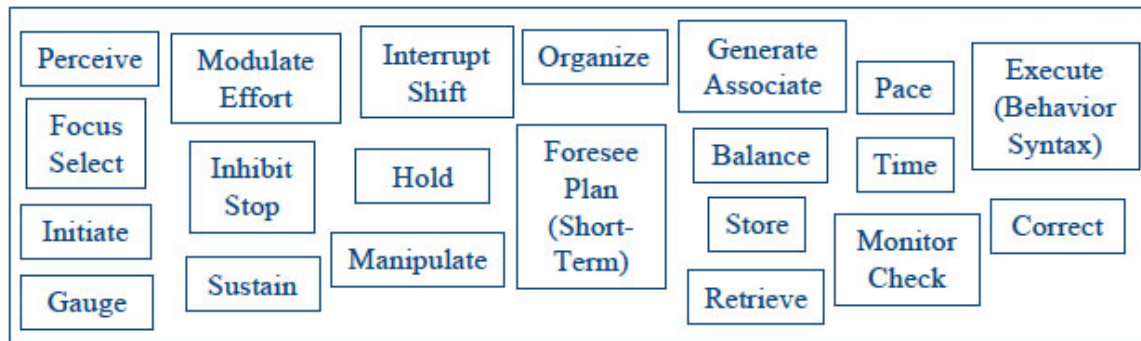

McCloskey's  
Developmental  
Model of EF  
Capacities

**V. Trans-self Integration**

Sense of source, Cosmic consciousness

**IV. Self Generation**

Mind-Body Integration, Sense of Spirit

**III. Self Control:**

**Self Realization**

**Self Determination**

Self  
Awareness

Self  
Analysis

Goal  
Generation

Long-Term  
Foresight/Planning

**II. Self Control: Self Regulation**

**I. Self Control: Self Activation**